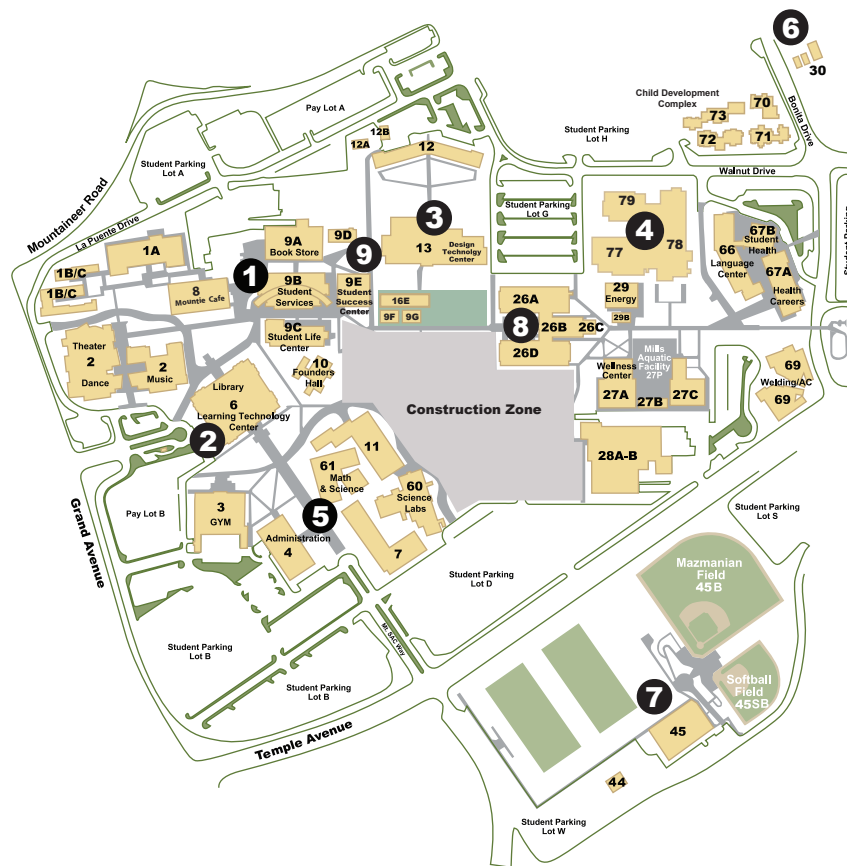

ASAC

Accounting, Anatomy/Physiology, Child Development, Macroeconomics, Medical Terminology, and Microbiology. Call for other subjects offered. Bldg. 6-101 • (909) 274-4300 www.mtsac.edu/asac

HCRC: HEALTH CAREERS RESOURCE CENTER
Learning lab environment for health career students in nursing, respiratory therapy, radiology technology, and psychiatric technician Bldg. 67B-250 • (909) 274-4788 www.mtsac.edu/tech-health/hcrc

NET TUTOR

Accounting, Anatomy/Physiology, Child Development, Computer Science and IT, Criminology, Economics, and Nursing. Visit the web address below for other subjects offered. Bldg. 6-101 • (909) 274-4300 www.mtsac.edu/distancelearning/nettutor.html

DESIGN LAB

Commercial and Entertainment Arts Bldg. 13-1225 • (909) 274-6893 www.mtsac.edu/arts/designlab.html

TECH. ED. RESOURCE CENTER (TERC)

Specialized tutoring for students enrolled in Career Education (CE) Programs and courses Bldg. 26D-3411 • (909) 274-6118 www.mtsac.edu/tech-health/terc

SPEECH & SIGN SUCCESS CENTER

Sign Language Bldg. 26B-1551 • (909) 274-6297 www.mtsac.edu/sssc

PROGRAM SPECIFIC TUTORING

MUST BE ENROLLED IN THE PROGRAM TO ACCESS TUTORING SERVICES. CALL FOR SUBJECTS OFFERED

ACCESS

Bldg. 9B • (909) 274-4290 www.mtsac.edu/access

EOPS/CARE/CalWORKs PROGRAM

Bldg. 6-108 • (909) 274-4690 www.mtsac.edu/eops/tutoring

1. ACCESS
2. ASAC, EOPS/CARE/CalWORKs Program
3. Design Lab
4. Language Learning Center (LLC)
5. MARCS, STEM Center
6. Noncredit Adult Basic Education
7. WIN Program
8. Writing Center, Speech & Sign Success Center (SSSC), and Tech. Ed. Resource Center (TERC)
9. Veterans Resource Center