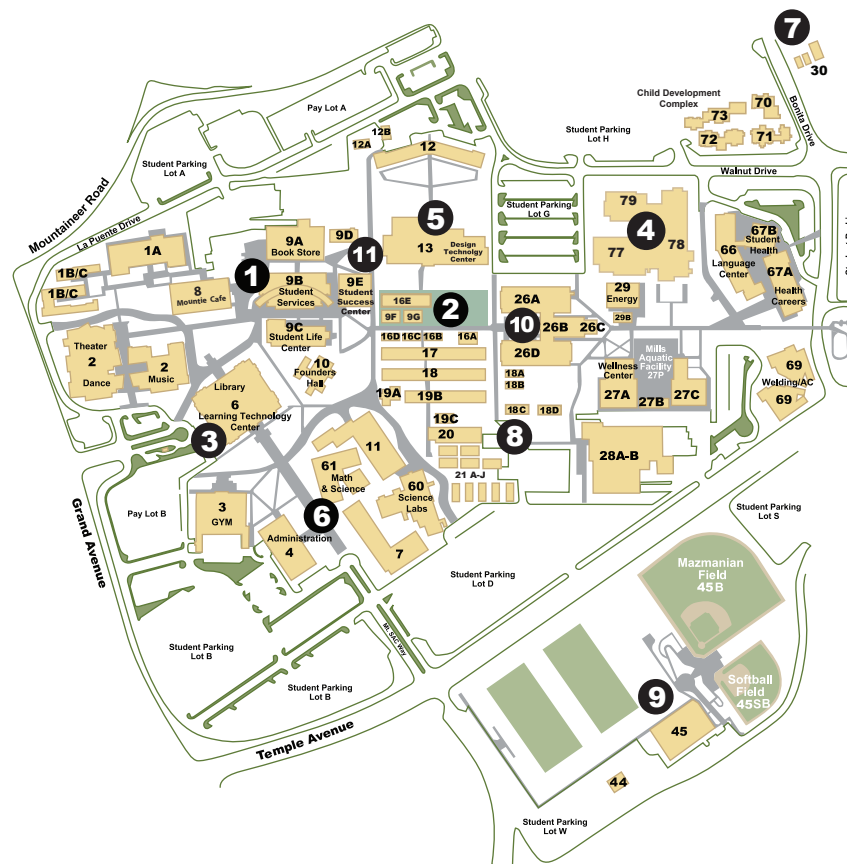

Bldg. 9E-1st Flr. • (909) 274-4520
www.mtsac.edu/veterans/vrc.html

1. ACCESS
2. ARISE and ASPIRE
3. ASAC and EOPS/CARE or CaWORKs Program
4. Business Division Computer Lab and Language Learning Center (LLC)
5. Design Lab
6. MARC, TMARC, and STEM Center
7. Noncredit Adult Basic Education
8. Tech. Ed. Resource Center (TERC)
9. WIN Program
10. Writing Center and SSSC
11. Veterans Resource Center and ACES Program