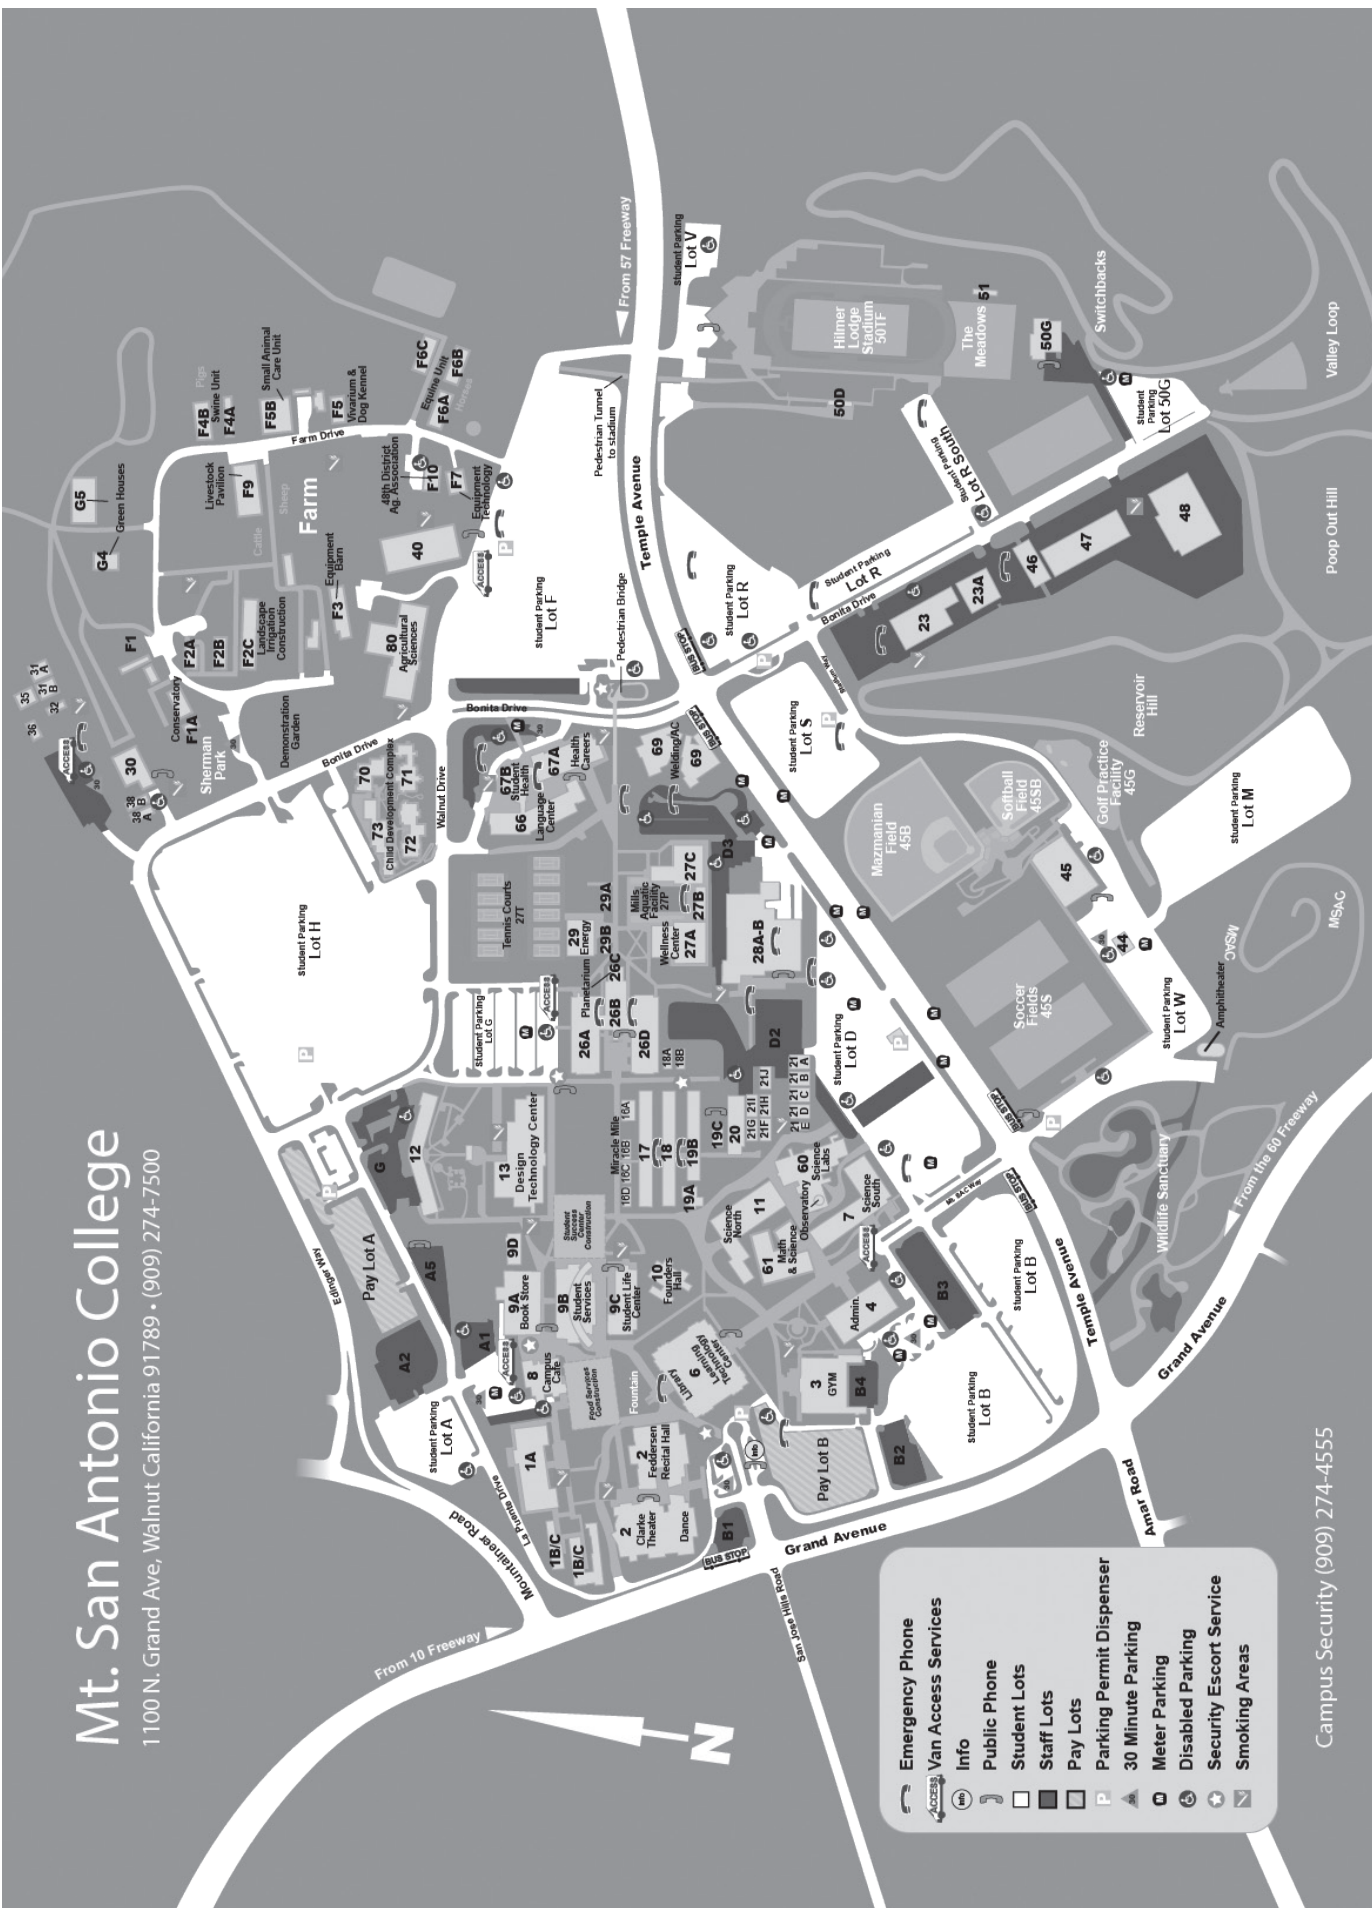

Mt. San Antonio College

1100 N. Grand Ave, Walnut California 91789 • (909) 274-7500

Campus Security (909) 274-4555

LEGEND FOR CAMPUS MAP

Administration 4	Disabled Student Services 9B	Media Services	Student Health 67B
Academic Senate	English 26D	Tutorial Services/Supervised Tutoring	Student Life Center 9C
Administrative Services	Emergency Operations Center/ Facilities Construction Offices 46	TV Production/Broadcasting	Student Services Center 9B
Bursar's Office/Permits	Equine Unit F6	Livestock Pavilion F9	Student Services Division Office
Fiscal Services	Equipment Technology F7	Maintenance & Operations/Facilities Planning & Management 47	Admissions & Records
Human Resources	ESL Classrooms 31A/B & 66	Math & Science Bldg. 61	Career & Transfer Services
Instruction Office	Exercise Science/Wellness Center 27A	Math Tutoring 61	Counseling Department
Mail Center	Express Stop 16A	Mental Health Faculty Offices 67A	Disabled Student Programs & Services
Marketing & Communication	Farm Offices F2A	Mounfie Grill 19C	EOPS/CARE/CdWORKS
Payroll & Purchasing	Fashion 13	Mounfie Stop 9A	Financial Aid
Printing Services	Foreign Languages 66	Natural Sciences Division Office 61	High School Outreach
Research & Institutional Effectiveness	Forensics 26D	Natural Sciences Complex 7, 11, 60 & 61	Upward Bound
48th District Agricultural Association F10	Foundation Office 12	Nutrition 19B	Veteran's Affairs
ACES 16B	Founders Hall 10	Older Adult Programs 36	Student Services Annex 9D
Adult Basic Education Center 30	President's Office/Board Room	Parking Office (Violations) 23	Aspire
Agricultural Sciences 80	Health Careers 67A	Performing Arts Center	Bridge/Learning Communities
Agricultural Technology Center F3	Health Careers Resource Center 67B	Box Office	Swine Unit F4A & F4B
Animation Drawing Lab 1A/B	Heating/Air Conditioning 69	Dance Studio	Teacher Preparation Institute 26A
Art Center 1A/B	High School Referral/Adult Diploma Programs 32, 33 & 38A-B	Fedderson Recital Hall	Technology & Health Division Office 28A/B
Art Computer Graphics Lab 13	History/Geography/ Political Science 26D	Music/Dance/Theater Classes	Telecommunications 23
Art Gallery/Classrooms 1B/C	Honors Program 26A	Clarke Theater	Vivarium F5A
Arts Division Office 12	Horticulture Storage F2B	Studio Theater	VTEA (Vocational Technical Ed. Ad) 40
Arise (Asian American Pacific Islander Program) 16B	Horticulture Unit F1	Kinesiology, Athletics & Dance Division Office 45	Welding/Air Conditioning 69
Auxiliary Services 9A	Hospitality & Restaurant Mgmt. 19B	Field House 50G	Wellness Center 27A
Biological Services 7, 11, 60 & 61	Humanities/Social Sciences Division Office 66	Gym 3	WIN (Student Athlete Tutorial Center) 45
Bookstore (SocBookRec) Photo ID 9A	Humanities/Social Sciences 26A, B & D	Locker Rooms 27C	Writing Center 26B
Bursar's Office/Permits 4	Information Technology 23 & 23A	Pool 27B	
Business Division Office 17	Interior Design 13	Photographics 13	
Business Faculty Offices 18A, B	Journalism 26D	Picnic Area/Sherman Park/Restrooms F1A	
Campus Cafe 8	Irrigation & Landscape Construction F2C	Planetarium 26C	
Center of Excellence 21D	Language Center 66	Prime Stop 61	
Central Plant 29	ESL	Public Affairs & Media Relations 4	
Central Plant Office 29B	Learning Technology Center 6	Public Safety Department 23	
Chemistry 11	Library & Learning Resources Division Office	Receiving/Transportation 48	
Child Development Center 70-72	Campus Events	Regional Health Occupations Resource Center (RHORC) 35	
Child Development Classes 73	KS&K Radio	Science Laboratories Building 60	
Child Development Faculty Offices 73	Learning Assistance Center	Science - NORTH 11	
Common Grounds 8	Library	Science - SOUTH 7	
Communication Department 26D		Short Stop 67A	
Continuing Education Division 40		Small Animal Care Unit F5B	
Construction Offices 23			
Counseling 9B			